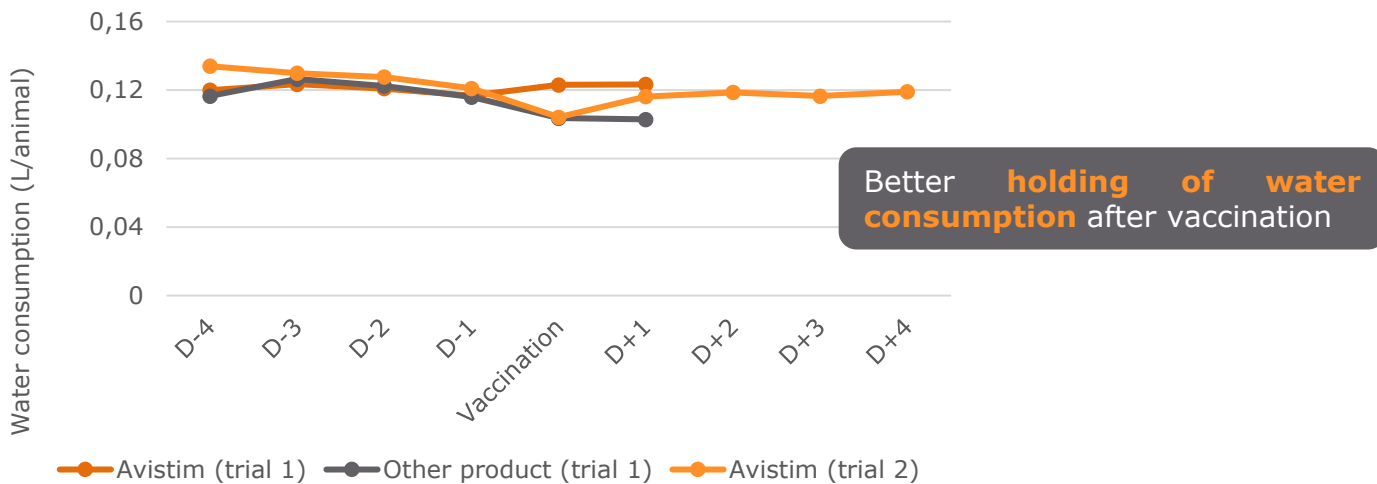

## WHICH RESULTS ?

Figure 1: Effect of Avistim supplementation on water consumption in young vaccinated hens (n=14943)

## HOW ?

Dilute into water over a course of **3 to 5** days at a rate of **250mL/1000L** of water

Liquid