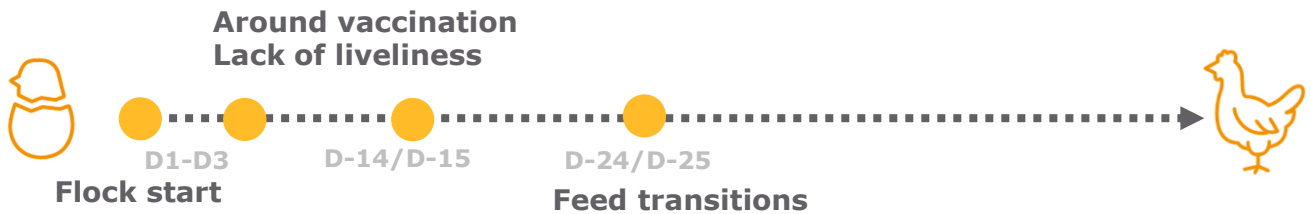

## WHICH RESULTS ?

Figure 1: Effect of Avistim supplementation on water consumption in young vaccinated hens (n=14943)

## HOW ?

Dilute into water over a course of **3 to 5** days at a rate of **250mL/1000L** of water

Liquid